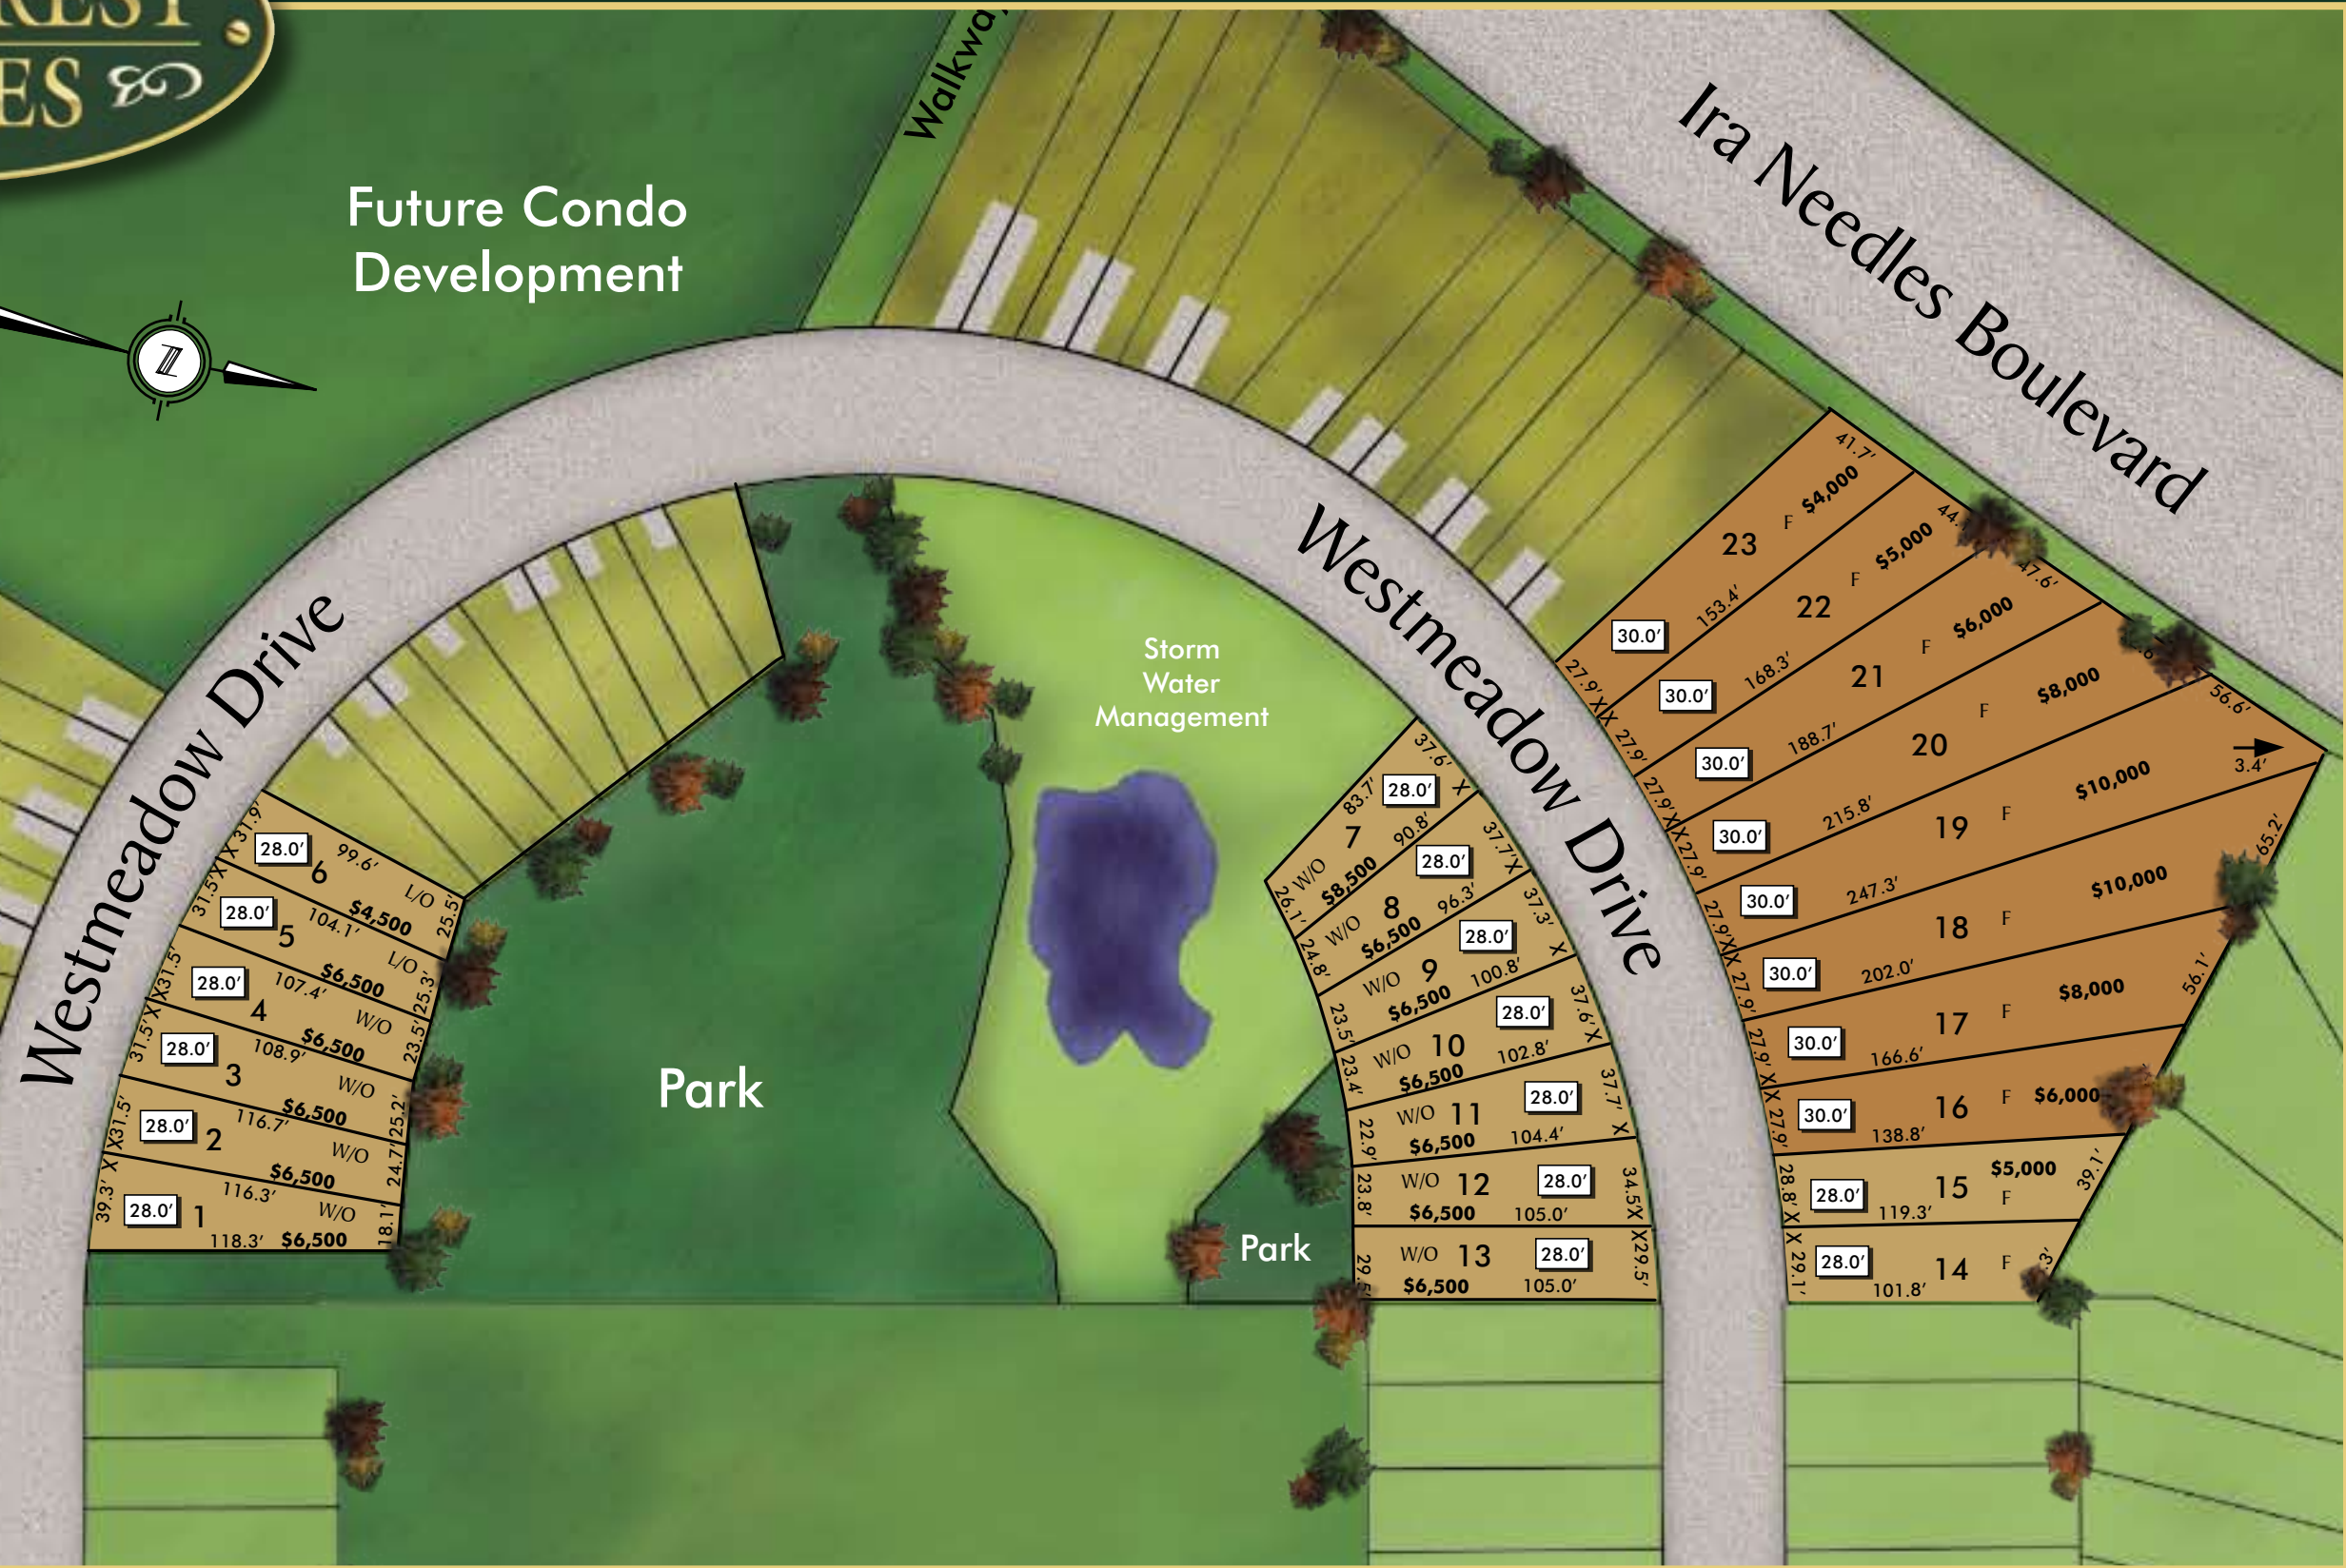

# HIGHLAND MEADOWS STAGE 2

Future Condo  
Development

**LEGEND**

- 28' LOTS
- 30' LOTS

**LOT STYLE**

- F - FLAT
- W/O - WALK-OUT
- L/O - LOOK-OUT

- ★ MODEL HOME
- AVAILABLE
- CONDITIONAL OFFER
- ▲ SOLD
- ◆ IMMEDIATE POSSESSION
- QUICK CLOSING

Lot dimensions are approximate and depend on final survey. E. & O. E.. Landscape areas and plantings are concepts only and may vary from finished landscape. See sales representative for more information. Drawings are an artists concept of the finished subdivision and may vary from actual plans and specifications.